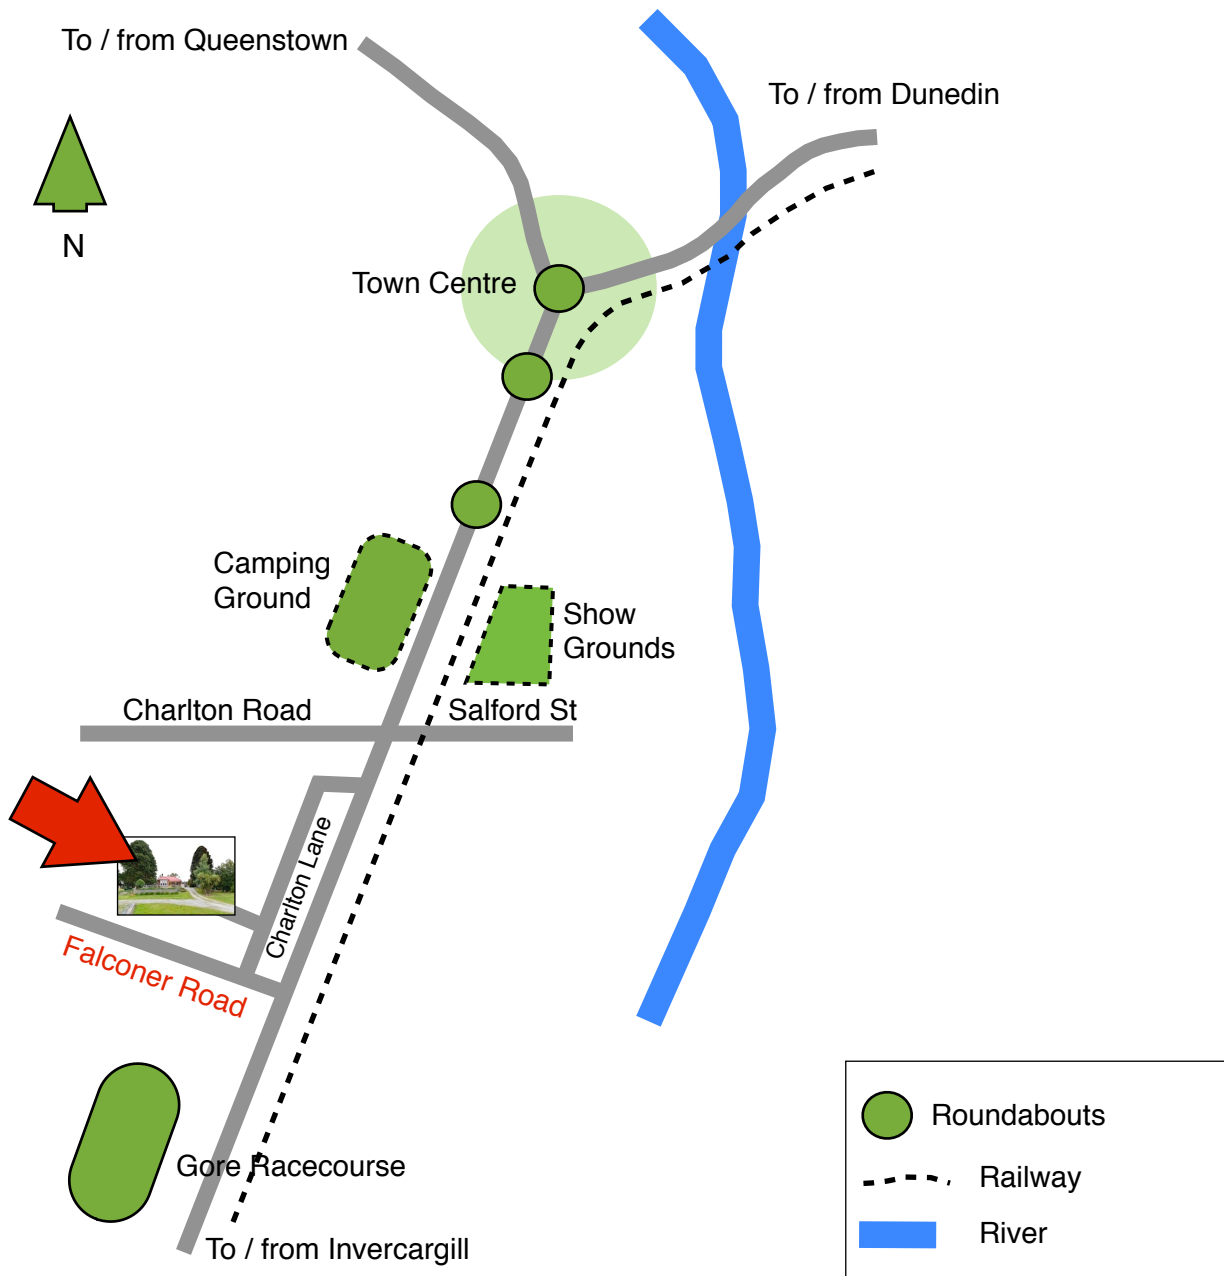

Falconer Lodge - 40 Charlton Lane, Gore - Ph: (0800 289946)

Navigation Instructions

Arriving from the north:

- Drive into the roundabout in the town centre.
- Follow the directions south to Invercargill.
- Pass south through two more roundabouts.
- Pass the camping ground on the right side of you.
- The showgrounds will be on the left of you.
- Look for the Charlton Road / Salford Street signs. You are almost there.
- Travel 200 metres further south to Falconer Road.
- Turn right into Falconer Road.
- Immediately turn right into Charlton Lane. You are there

Arriving from the south:

- As you approach Gore, you will see the Waitane Meat Works on your left.
- Next on your left will be the Gore Race Course. There are clear signs at the front of it.
- Another 500 metres along on your left, you will see the sign for Falconer Road.
- Turn left into Falconer Road.
- Immediately turn right into Charlton Lane. You are there.